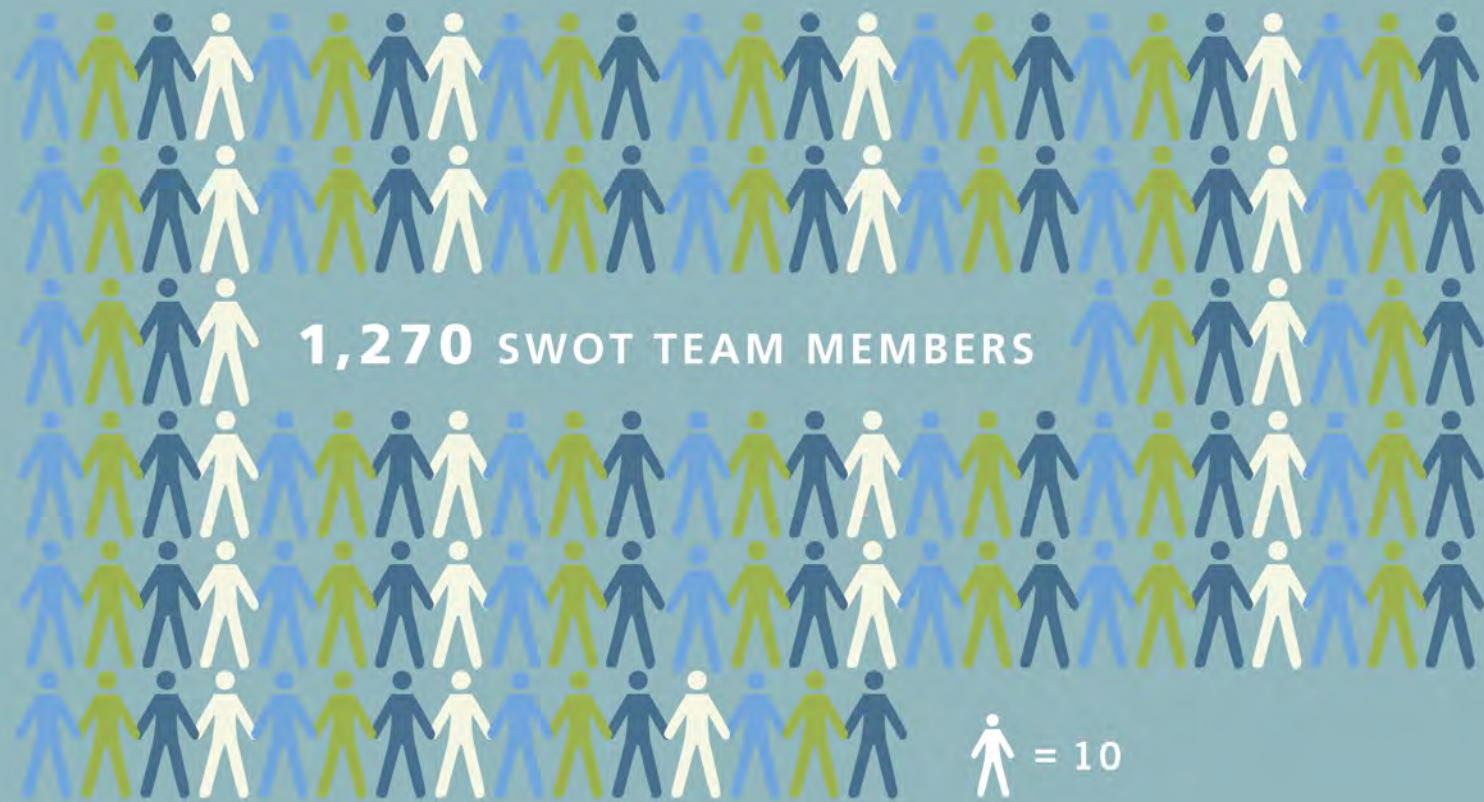

SWOT

BY THE NUMBERS

SEA TURTLE DATA FROM COUNTRIES & TERRITORIES 130

51 GRANTS GIVEN TO
45 PARTNERS IMPACTING MORE THAN
37 COUNTRIES

6,899
NESTING RECORDS

3,271
NESTING SITES