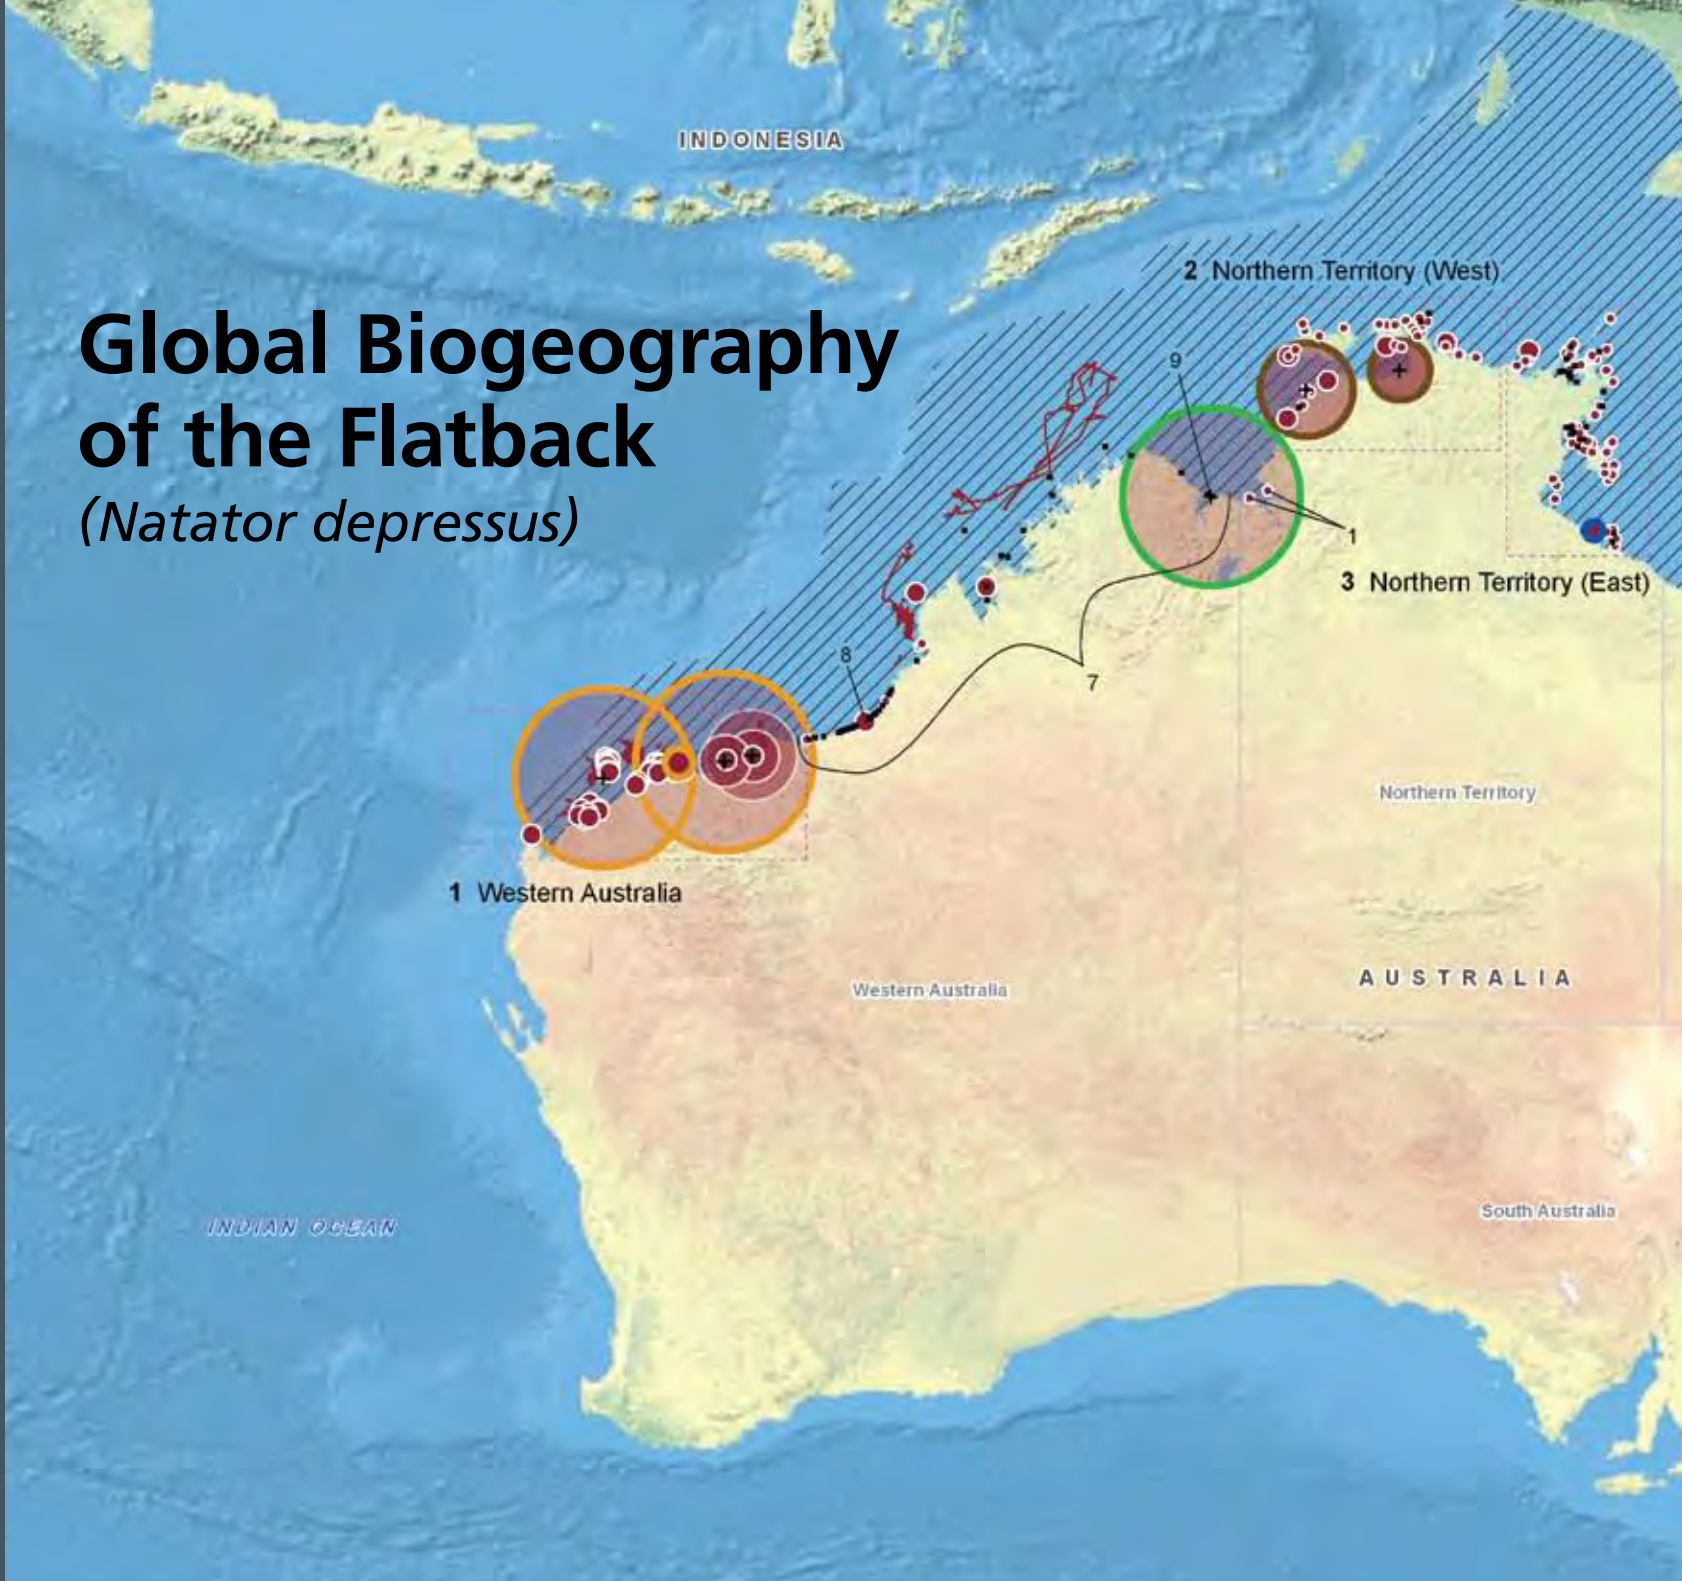

# Global Biogeography of the Flatback (*Natator depressus*)

projection: geocentric datum of Australia, 1994 data: SWOT Team; Natural Earth; Tom Patterson; US National Park Service; state boundaries © Geoscience Australia 2002 produced in partnership by Conservation International, the IUCN MTSG and OBIS-SEAMAP

## 1 Western Australia